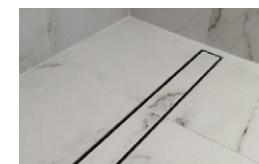

Towel drying rack
Margaroli, Sole